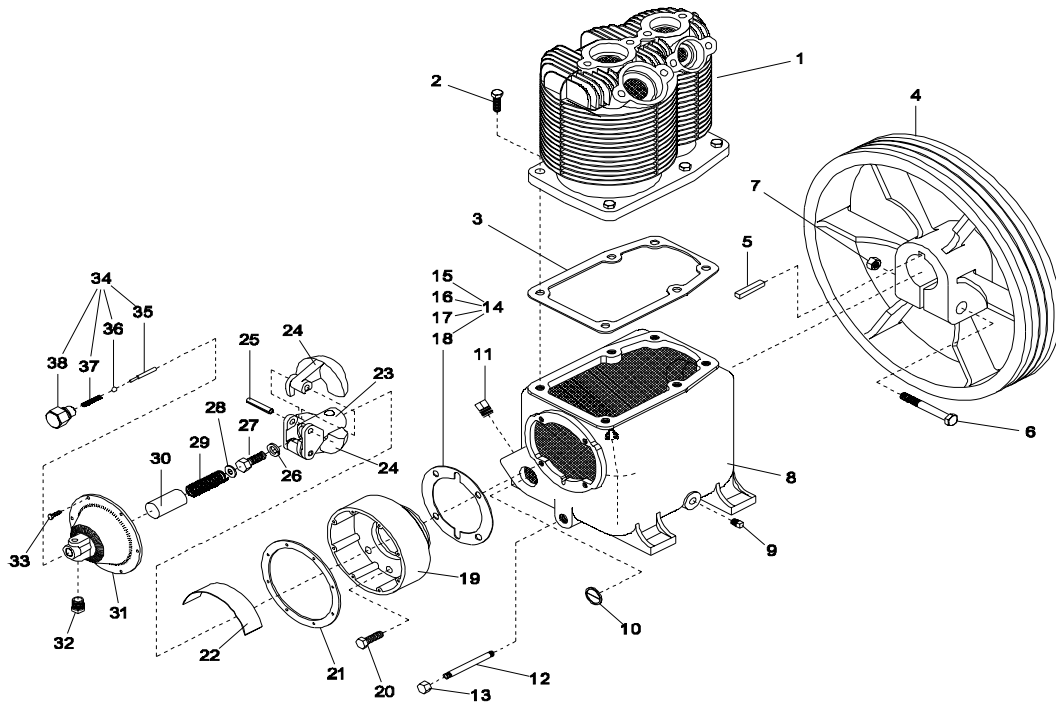

R-10D AND R-15B FLYWHEEL, CYLINDER, CRANKCASE & UNLOADER ASSEMBLY

ITEM	PART NO.	NAME	REQ.	ITEM	PART NO.	NAME	REQ.
1	P12237D	Cylinder	1	19	NR80A	Gov. Housing	1
2	M2345	Screw, Hex Head Cap	6	20	M2343	Screw, Hex Head Cap	4
3	NR29A	Gasket, Cylinder	1	21	SE1489	Gasket, Gov Housing Cover	1
4	NR7A	Flange	1	22	NR104	Plate, Gov Baffle	1
5	U8	Flywheel	1	23	SE583B	Spindle, Gov. Wt.	1
6	M738	Key	1	24	SE582	Gov. Wt.	2
7	M465	Screw, Hex Head Cap	1	25	SE 592A	Pin. Gov. Wt.	2
8	M1820	Nut, Hex	1	26	M466	Washer, Spring Lock	1
9	M2326	Crankcase	1	27	M2345	Screw, Hex Head Cap	1
10	RE714	Pipe Plug	1	28	M912A	Washer, Flat	1
11	M459	Gauge, Oil Level	1	29	SE590	Spring, Gov. Main	1
12	M492	Pipe Plug (Oil Fill)	1	30	SE587	Sleeve, Spring	1
13	M461	Pipe, Oil Drain	1	31	RE10100A	Cover, Gov. Housing	1
14	Z130	Cap, Oil Drain	1	32	Z4593	MUFFLER ASSY, UNLOADER	1
15	SE1430	Gasket Set, Gov. Housing	1	33	M3473	Screw, Hex Head Machine	6
16	SE1430A	Gasket, Gov. Housing (.030" Thick)	1	34	Z12414A	RELEASE VALVE ASSY. KIT	1
17	SE1430B	Gasket, Gov. Housing (.005" Thick)	1	35	SE586B	Plunger, Release Valve	1
18	SE1430C	Gasket, Gov. Housing (.010" Thick) Gasket, Gov. Housing (.015" Thick)	1	36	P07841A	Ball Release Valve	1
				37	SE591	Spring, Release Valve	1
				38	NR101	Body, Release Valve	1
					Z764	GASKET SET, COMPLETE PUMP	1