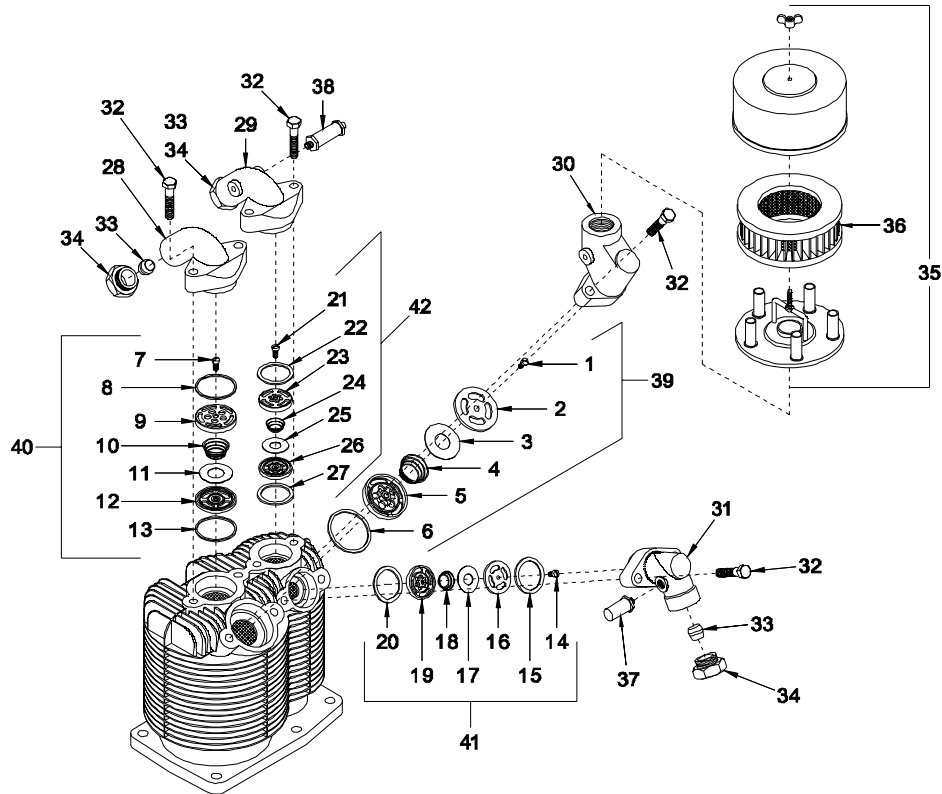

R-10D AND R15B VALVES & FILTER, MANIFOLD ASS'YS.

ITEM	PART NO.	NAME	REQ.	ITEM	PART NO.	NAME	REQ.
1	P04544A	Screw, Hex Head Machine	1	23	M2100	Cage, Exhaust Valve	1
2	RE1471A	Seat, Intake Valve	1	24	RE760	Spring, Valve	1
3	RE1470	Disc, Valve	1	25	RE1062	Disc, Valve	1
4	RE1458	Spring, Valve	1	26	RE757A	Seat, Exhaust Valve	1
5	M2098	Cage, Intake Valve	1	27	P04136	Gasket, Valve	1
6	P04134A	Gasket, Valve	1	28	RE102E	Manifold, LP Exhaust	1
7	M3220	Screw, Hex Head Machine	1	29	P12303B	Manifold, HP Exhaust	1
8	P04135A	Gasket, Valve	1	30	P09669C	Manifold, LP Intake	1
9	M2099	Cage, Exhaust Valve	1	31	P12302B	Manifold, HP Intake	1
10	RE1059	Spring, Exhaust Valve	1	32	P05005A	Screw, Hex Head Cap (All Manifolds)	8
11	RE1061	Disc, Valve	1	33	SE542	Ferrule	3
12	M2097	Seat, Exhaust Valve	1	34	SE541	Nut, compression	3
13	P04135A	Gasket, Valve	1	35	P04999A	Intake Filter	1
14	M3220	Screw, Hex Head Machine	1	36	P05050A	Filter Element	1
15	P09191A	Gasket, Valve	1	37	P03592A	Interstage Pressure Relief Valve	1
16	P09172B	Seat, Intake Valve	1	38	P09704A	Pressure Relief Valve	1
17	RE1062	Disc, Valve	1	39	Z812	VALVE ASSY, LP INTAKE*	1
18	RE760	Spring, Valve	1	40	Z813	VALVE ASSY, LP EXHAUST	1
19	M2101	Cage, Intake Valve	1	41	Z5117	VALVE ASSY, HP INTAKE*	1
20	P09170A	Gasket, Valve	1	42	Z115	VALVE ASSY, HP EXHAUST	1
21	M3220	Screw, Hex Head Machine	1		Z5155	COMPLETE VALVE SET w/GASKETS*	
22	P04137A	Gasket, Valve	1		Z5156	COMPLETE VALVE GASKET SET	

* See page 18, Unloader Kit, for intake valves for head unloader pumps. Use Z6795 - Complete Valve Set for Head Unloader Pumps.