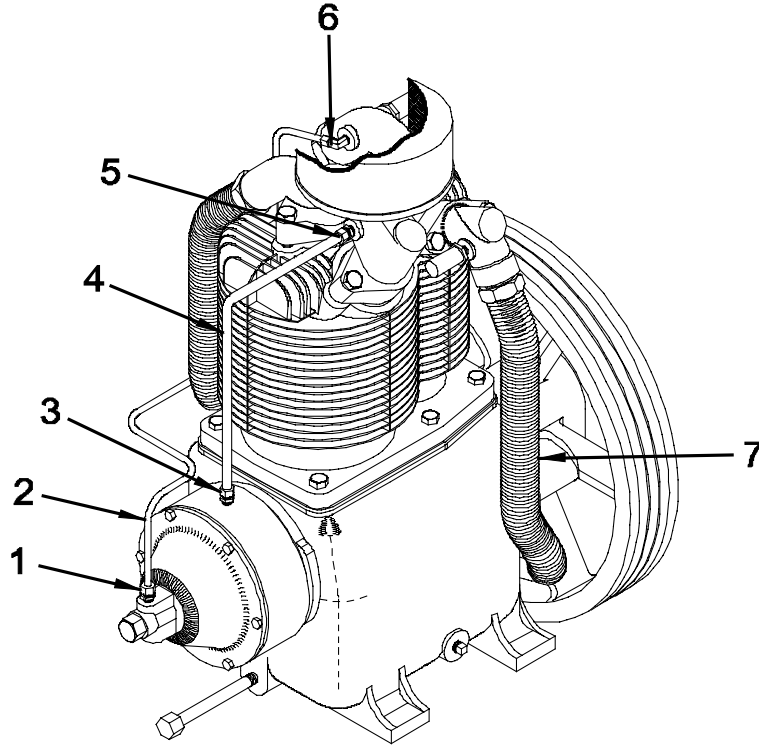

R10D AND R-15B INTERCOOLER & TUBING

ITEM	PART NO.	NAME	REQ.
1	M2863	Compression Fitting	1
2	ZSB250A	Tube, Unloading w/Fittings	1
3	M2864	Compression Fitting	1
4	ZUB375	Breather Tube w/Fittings	1
5	M2864	Compression Fitting	1
6	M2868	Compression Fitting	1
7	Z9140	Intercooler w/Fittings	1