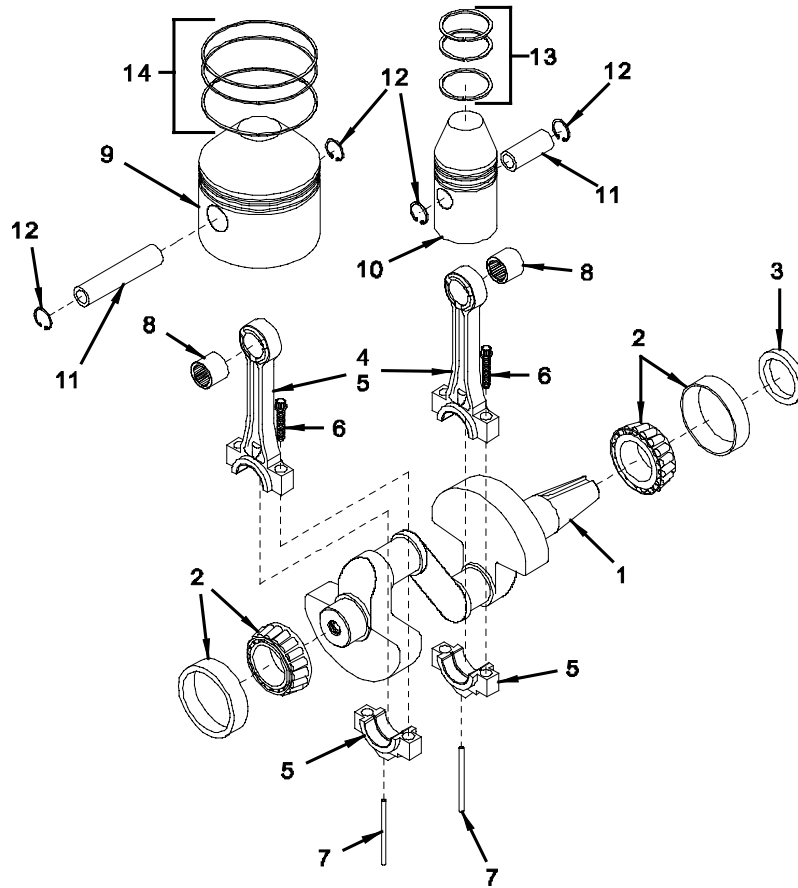

R-10D AND R-15B CRANKSHAFT, PISTONS, CONNECTING ROD ASS'YS.

ITEM	PART NO.	NAME	REQ	ITEM	PART NO.	NAME	REQ
1	R105	Crankshaft (R-10D only)	1	8	R1037	Bearing, Piston Pin	2
	R155	Crankshaft (R-15B only)	1	9	ZR154	Piston, Low Pressure w/Pin	1
	ZNR16	ASSY; Main Bearing	2	10	ZP2709C	Piston, High Pressure w/Pin	1
3	OSN4	Oil Seal	1	11	R1021	Pin, Piston	2
4	Z750	KIT, CONNECTING ROD ASSY. (Items 5,6,7 & 8)	2	12	R10102	Ring, Piston Pin Retaining	4
		R-15B, Low Pressure & High Pressure	2	13	Z797	RING SET, HIGH PRESSURE PISTON	1
		R-10D, Low Pressure	1	14	Z798	RING SET, LOW PRESSURE PISTON	1
	Z752	KIT, CONNECTING ROD ASSY. (Items 5,6,7 & 8)	1		Z9100	KIT, HIGH PRESSURE PISTON ASSY. (Items 10, 11, 12 & 13)	1
		R-10D, High Pressure (side only)	1		Z9101	KIT, LOW PRESSURE PISTON ASSY. (Items 9, 11, 12 & 14)	1
5	NSS	Connecting Rod			Z799	KIT, COMPLETE RING SET (Items 13 & 14)	1
6	M1583	Bolt, Connecting Rod	4				
7	R1024	Dipper, Oil (R-10D only)	2				
	R1524	Dipper, Oil (R-15B only)	2				

NOTE: NSS= Not Sold Separately